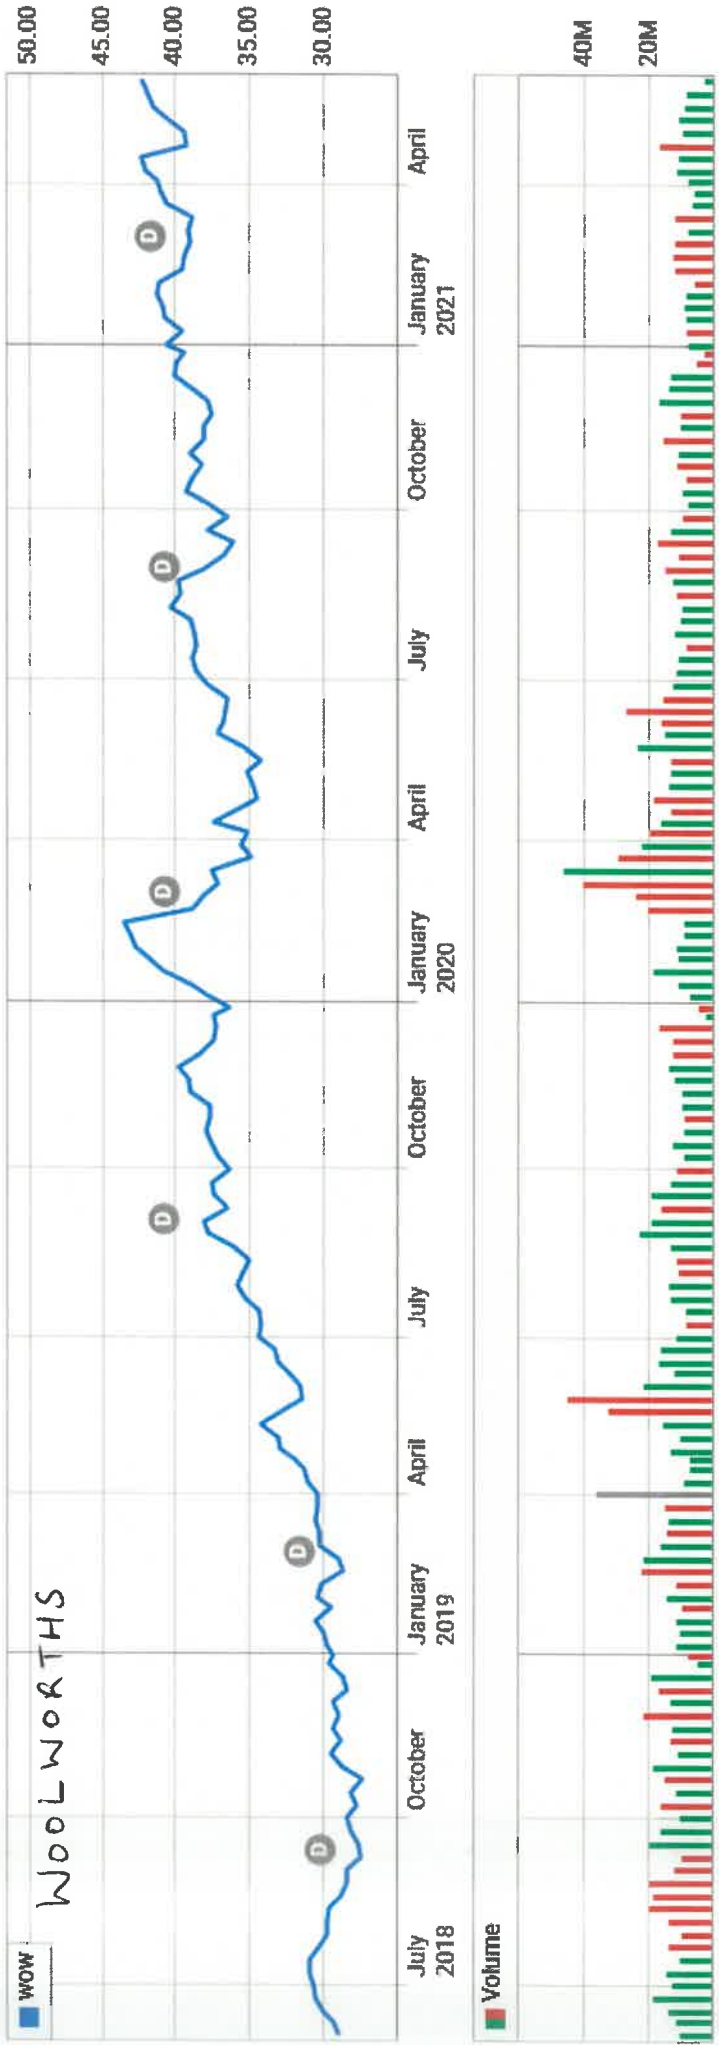

Chart generated on 2/6/2021 at 5:29 pm

Chart generated on 2/6/2021 at 5:27 pm

Chart generated on 2/6/2021 at 5:28 pm

Chart generated on 2/6/2021 at 5:34 pm

Chart generated on 2/6/2021 at 5:29 pm

Chart generated on 2/6/2021 at 5:31 pm

Chart generated on 2/6/2021 at 5:33 pm

Chart generated on 2/6/2021 at 5:34 pm

Chart generated on 2/6/2021 at 5:32 pm