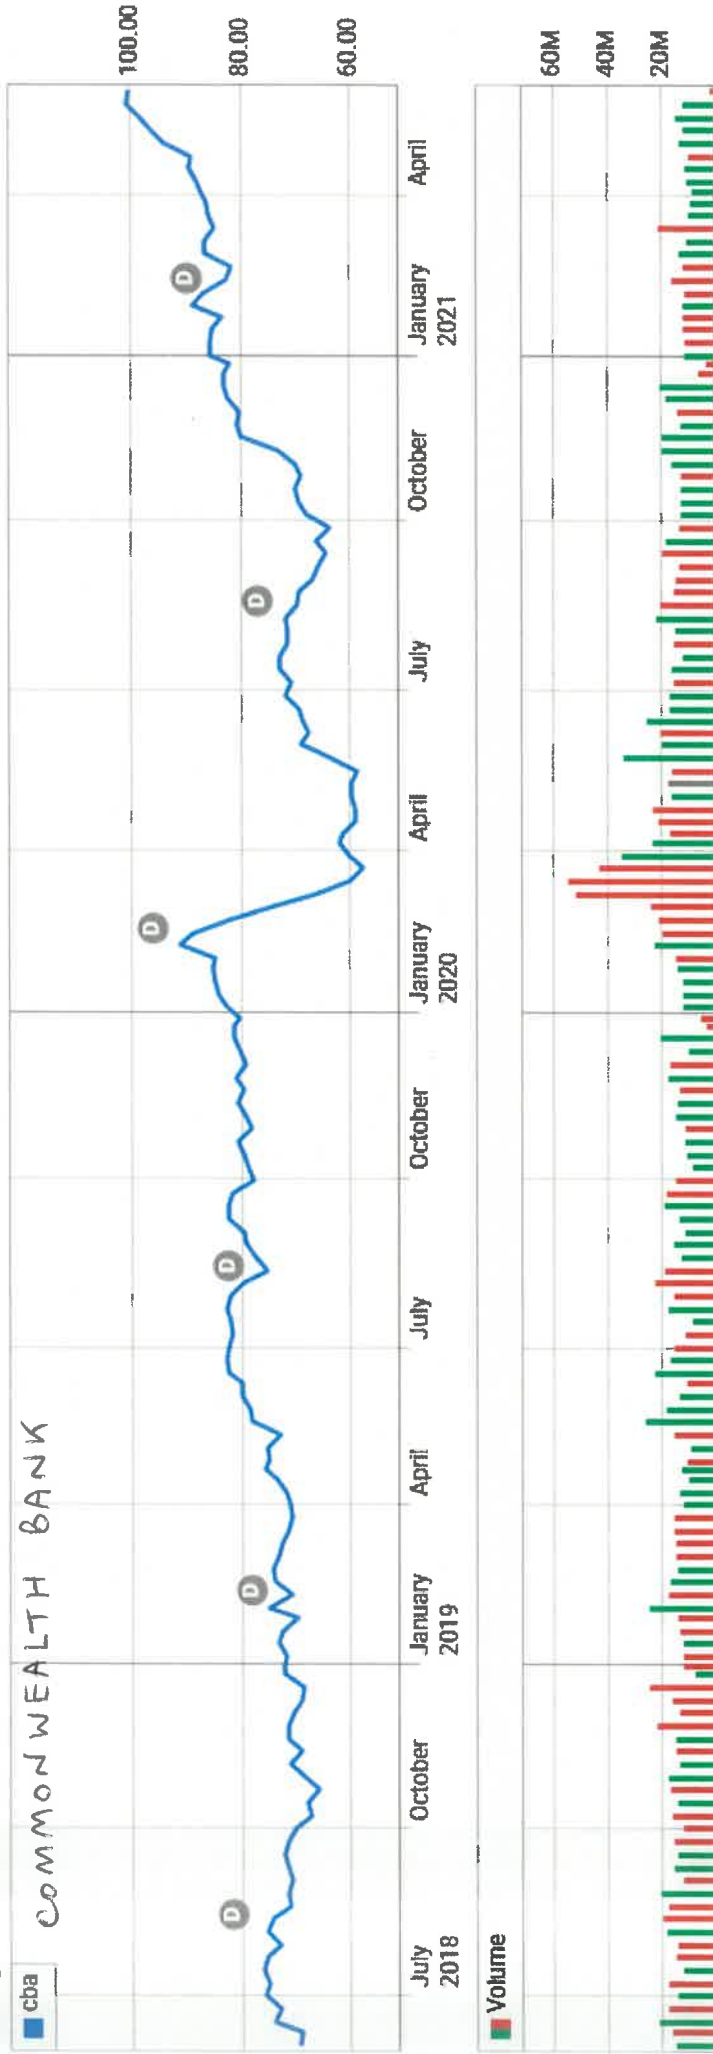

Chart generated on 2/6/2021 at 5:29 pm

Chart generated on 2/6/2021 at 5:27 pm

Chart generated on 2/6/2021 at 5:28 pm

Chart generated on 2/6/2021 at 5:34 pm

Chart generated on 2/6/2021 at 5:29 pm

Chart generated on 2/6/2021 at 5:31 pm

Chart generated on 2/6/2021 at 5:33 pm

Chart generated on 2/6/2021 at 5:34 pm

Chart generated on 2/6/2021 at 5:32 pm