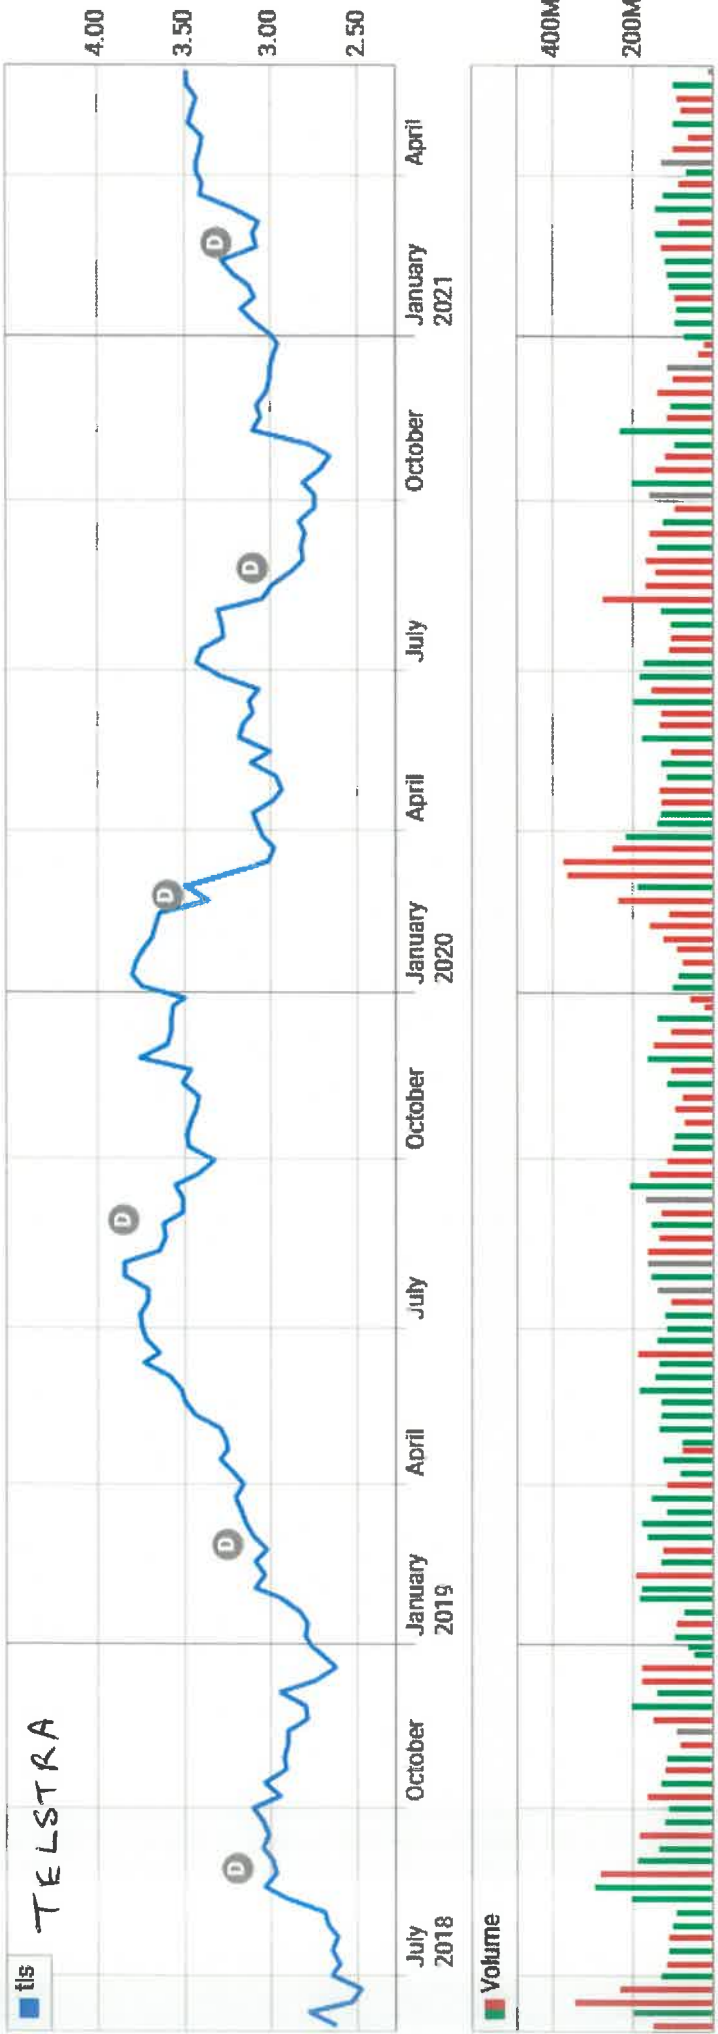

Chart generated on 2/6/2021 at 5:29 pm

Chart generated on 2/6/2021 at 5:27 pm

Chart generated on 2/6/2021 at 5:28 pm

Chart generated on 2/6/2021 at 5:34 pm

Chart generated on 2/6/2021 at 5:29 pm

Chart generated on 2/6/2021 at 5:31 pm

Chart generated on 2/6/2021 at 5:33 pm

Chart generated on 2/6/2021 at 5:34 pm

Chart generated on 2/6/2021 at 5:32 pm