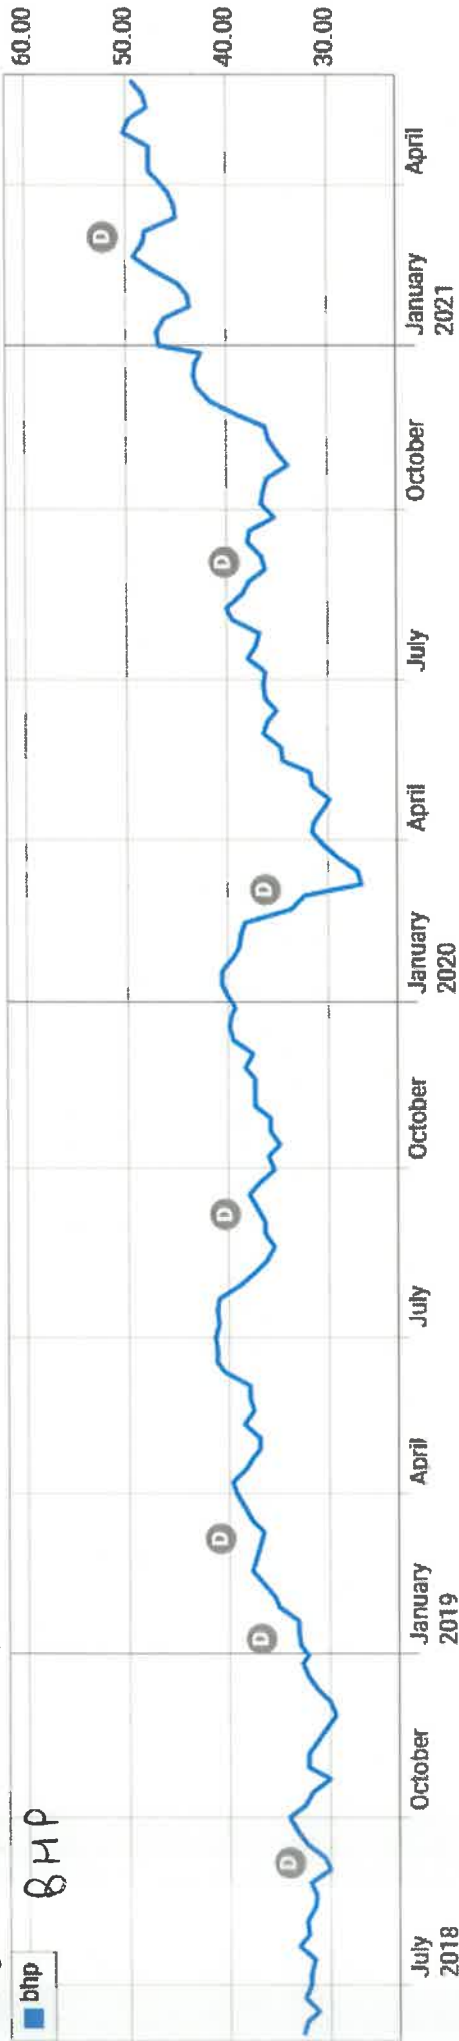

Chart generated on 2/6/2021 at 5:29 pm

Chart generated on 2/6/2021 at 5:27 pm

Chart generated on 2/6/2021 at 5:28 pm

Chart generated on 2/6/2021 at 5:34 pm

Chart generated on 2/6/2021 at 5:29 pm

Chart generated on 2/6/2021 at 5:31 pm

Chart generated on 2/6/2021 at 5:33 pm

Chart generated on 2/6/2021 at 5:34 pm

Chart generated on 2/6/2021 at 5:32 pm