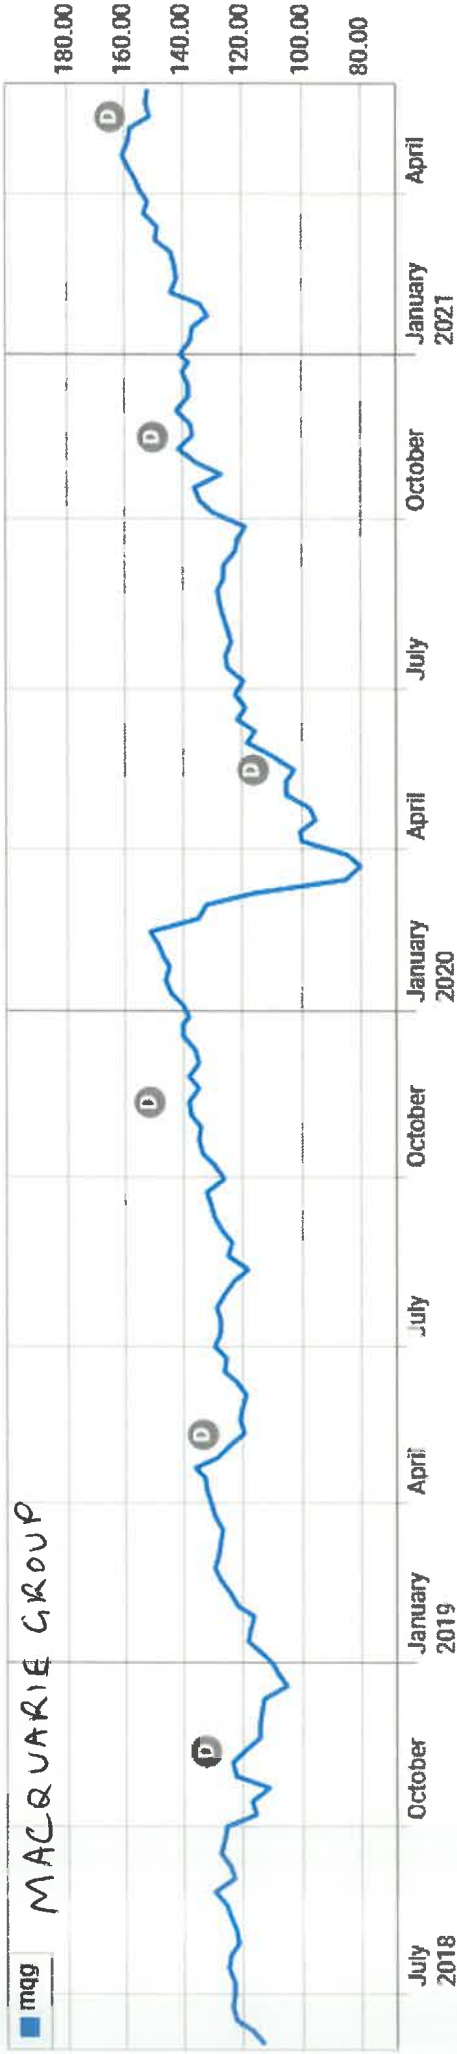

Chart generated on 2/6/2021 at 5:29 pm

Chart generated on 2/6/2021 at 5:27 pm

Chart generated on 2/6/2021 at 5:28 pm

Chart generated on 2/6/2021 at 5:34 pm

Chart generated on 2/6/2021 at 5:29 pm

Chart generated on 2/6/2021 at 5:31 pm

Chart generated on 2/6/2021 at 5:33 pm

Chart generated on 2/6/2021 at 5:34 pm

Chart generated on 2/6/2021 at 5:32 pm