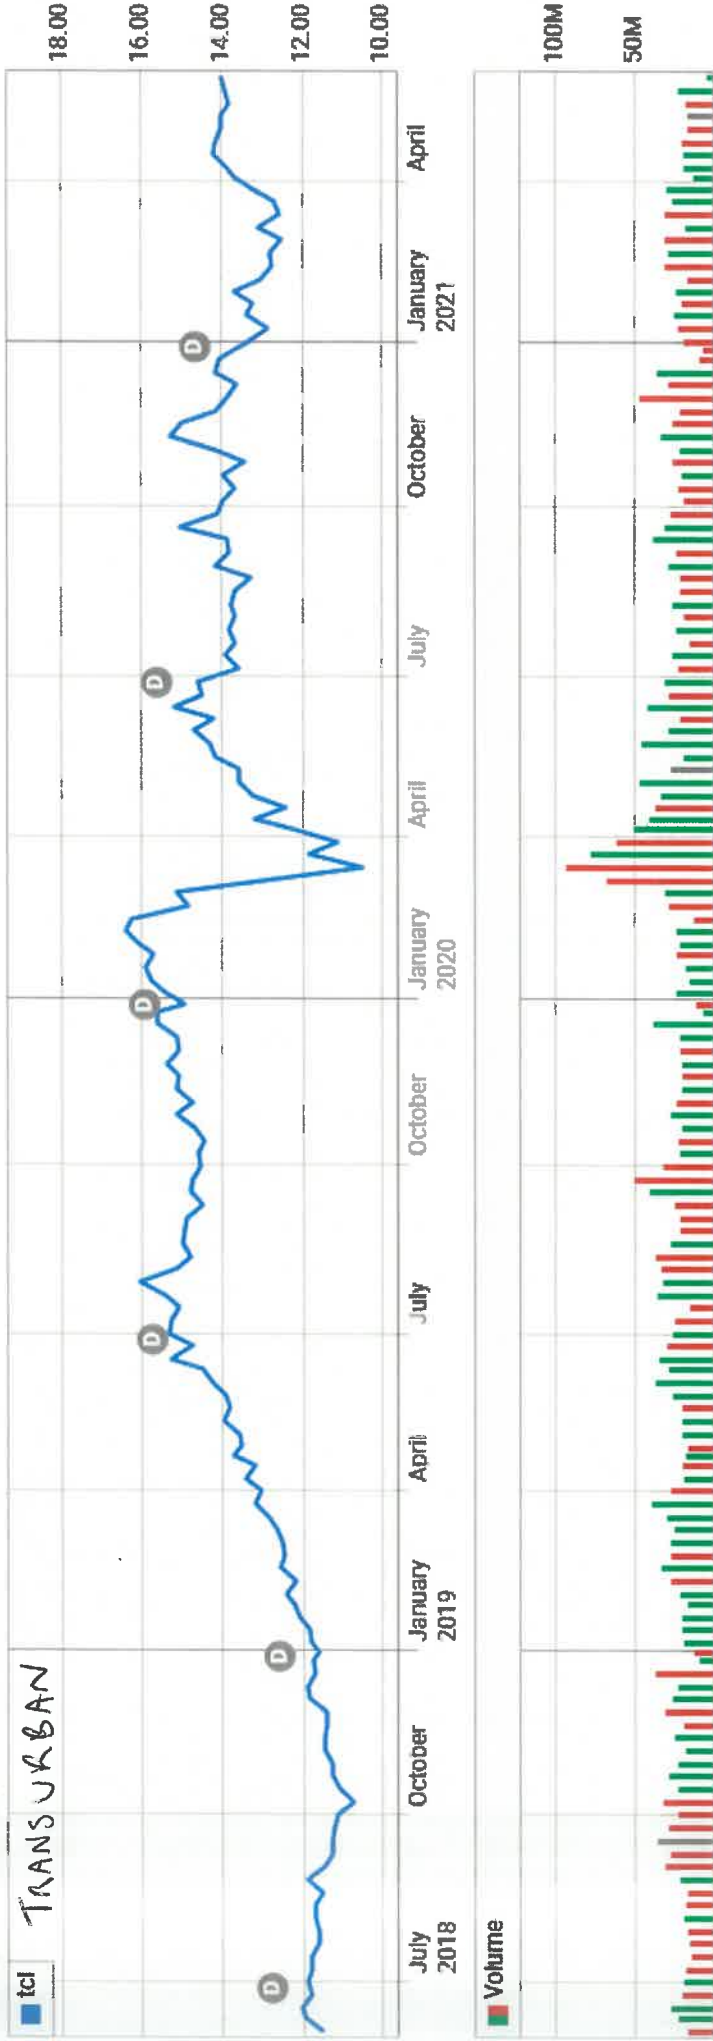

Chart generated on 2/6/2021 at 5:29 pm

Chart generated on 2/6/2021 at 5:27 pm

Chart generated on 2/6/2021 at 5:28 pm

Chart generated on 2/6/2021 at 5:34 pm

Chart generated on 2/6/2021 at 5:29 pm

Chart generated on 2/6/2021 at 5:31 pm

Chart generated on 2/6/2021 at 5:33 pm

Chart generated on 2/6/2021 at 5:34 pm

Chart generated on 2/6/2021 at 5:32 pm