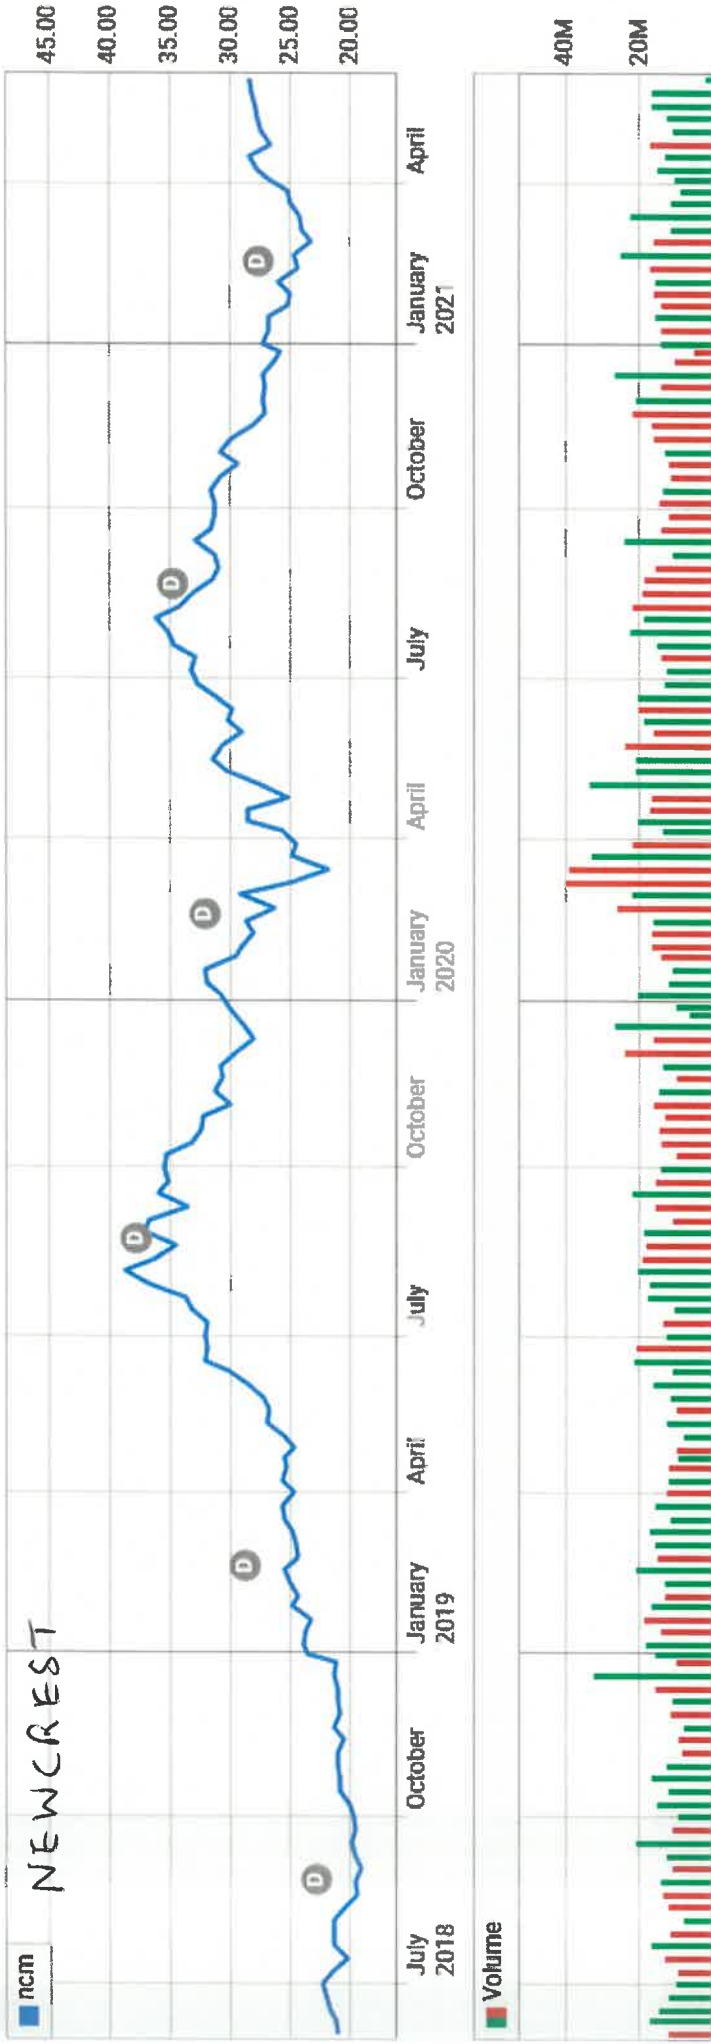

Chart generated on 2/6/2021 at 5:29 pm

Chart generated on 2/6/2021 at 5:27 pm

Chart generated on 2/6/2021 at 5:28 pm

Chart generated on 2/6/2021 at 5:34 pm

Chart generated on 2/6/2021 at 5:29 pm

Chart generated on 2/6/2021 at 5:31 pm

Chart generated on 2/6/2021 at 5:33 pm

Chart generated on 2/6/2021 at 5:34 pm

Chart generated on 2/6/2021 at 5:32 pm